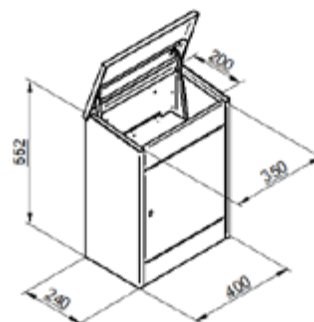

P. 104

CERRADURA
LOCK

P. 108

CODIGO ESPECIAL / SPECIAL CODE
Ref. 19204

FUNCIONALIDAD / FUNCTIONALITY

Soportes / Supports
P. 44

Soporte para colgar los modelos EVEREST MINI. Apto para exterior e interior. (INCLUIDO)

Support for hanging Everest Mini parcel Box. For outdoor and indoor. (INCLUDED)

● **DISPONIBILIDAD PRODUCTO PICKING / PICKING PRODUCT AVAILABLE**